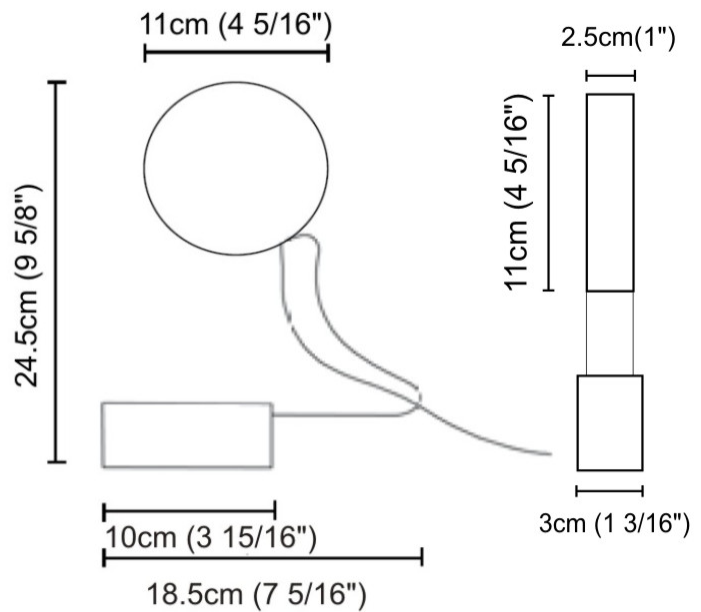

PROJECT	_____
TYPE	_____
SPECIFIER	_____
QUANTITY	_____
DATE	_____

DO NOT DISTURB PORTABLE

D134023-

base number   Finish
Options

1. To build a product code in our configurator select the specify button on the base model # product page
2. To build a manual product code on this datasheet choose from the options listed below in blue font and add the suffix to the base model #

GENERAL

Series: Do Not Disturb
Brand: Knikerboker
Division: Design
Mounting Type: Portable
Mounting Location: Table
Subcategory: Table

PHYSICAL

Shape: Round
Length (mm): 185
Length (in): 7 ⁵/₁₆
Width (mm): 30
Width (in): 1 ³/₁₆
Height (mm): 245
Height (in): 9 ⁵/₈
Light Distribution: Direct / Indirect
Diffuser: Opal
Fixture Finish: EWH / EBK / MAN / COF / PRD / SLF / GLF / CLF / BRL
Fixture Material: Metal

ELECTRICAL

Lamp Type: LED
Input Wattage (W): 8
Total Output Wattage (W): 7
Dimming: Non-Dimmable
Driver Included: Yes
Driver Location: Integrated
Driver Type: Constant Voltage - 120Vac
Driver Class: Class 2
Input Voltage (V): 120
Output Voltage (V): 24

LED

Number of LEDs: 1
Color Temperature (°K): 3000
Max. Delivered Lumen (lm): 1000
CRI: >85 CRI
Lamp Life (hrs): 50000

OPTICAL

RATINGS AND CERTIFICATIONS

Certified By: Certified for North American Standards
IP rating: IP20